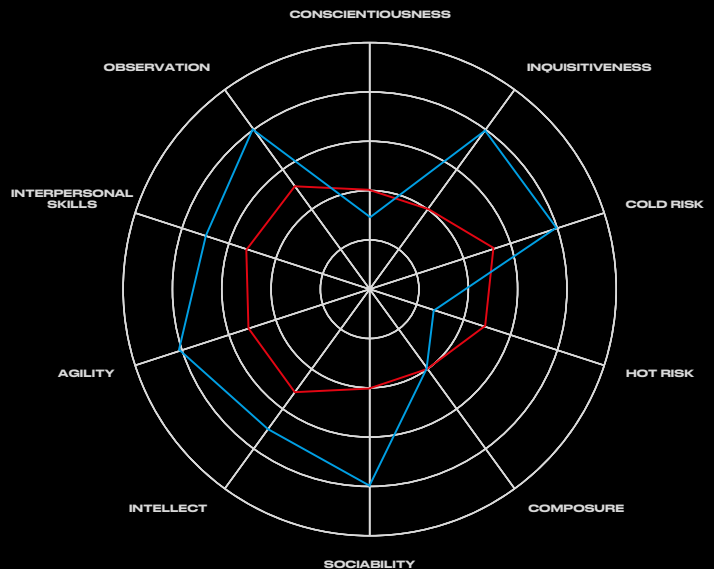

SPYSCAPE SCHOOLS

A UNIQUE SCHOOL TRIP DESIGNED WITH TOP SPIES AND PSYCHOLOGISTS

Each student navigates authentic live Challenges and interactive Mind Games to develop their detailed 58 page Q Type profile based upon real evidence.

Built with top spy trainers and leading psychologists, the experience reveals how students make decisions, communicate, and lead - observed in real time, not just self-reported.

PROFILE SNAPSHOT: INDIVIDUAL VS AVERAGE